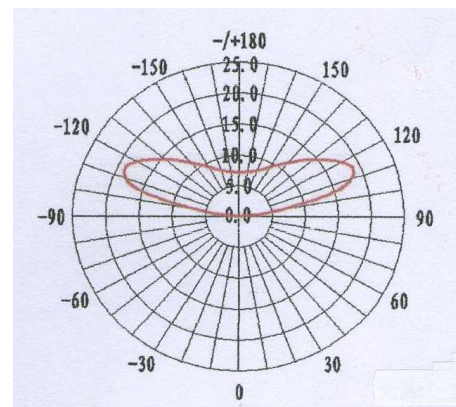

SoloLink White LED Modules

12V 4000K or 6500K White

- 1 LED per module
- 0.36 W per module
- 34 Lumens per module
- Luminous efficacy: 95 lm/W
- Module dimensions: 19.5 x 10 x 9mm
- Adhesive applicators or mechanical fix
- 1 year guarantee
- 160° Angle
- IP65 rated
- 50,000 hrs
- DALI compatibility available