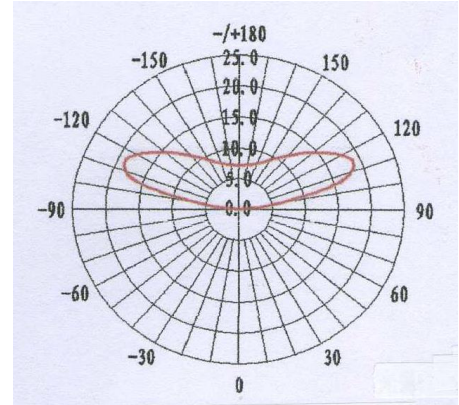

QuadLink-40 White LED Modules

12V Neutral White 4000K

- 4 LEDs per module
- 1.44 W per module
- 137 Lumens per module
- Luminous efficacy: 95 lm/W
- Module dimensions: 38 x 38 x 11mm
- Adhesive applicators or mechanical fix
- 1 year guarantee
- 160° Angle
- IP65 rated
- 50,000 hrs
- DALI/DSI compatibility available