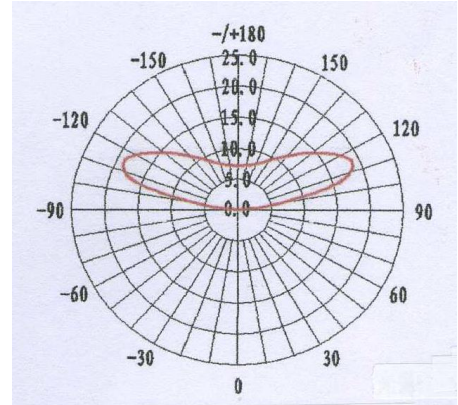

QuadLink-27 White LED Modules

12V Neutral White 2700K

- 4 LEDs per module
- 1.44 W per module
- 137 Lumens per module
- Luminous efficacy: 95 lm/W
- Module dimensions: 38 x 38 x 11mm
- Adhesive applicators or mechanical fix
- 1 year guarantee
- 160° Angle
- IP65 rated
- 50,000 hrs
- DALI/DSI compatibility available