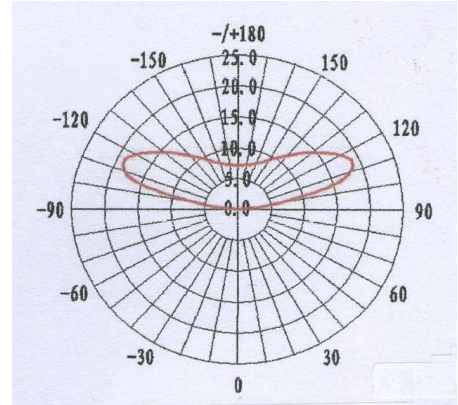

QuadLink-65 White LED Modules

12V Daylight White 6500K

- 4 LEDs per module
- 1.44 W per module
- 137 Lumens per module
- Luminous efficacy: 95 lm/W
- Module dimensions: 38 x 38 x 11mm
- Adhesive applicators or mechanical fix
- 1 year guarantee
- 160° Angle
- IP65 rated
- 50,000 hrs
- DALI/DSI compatibility available